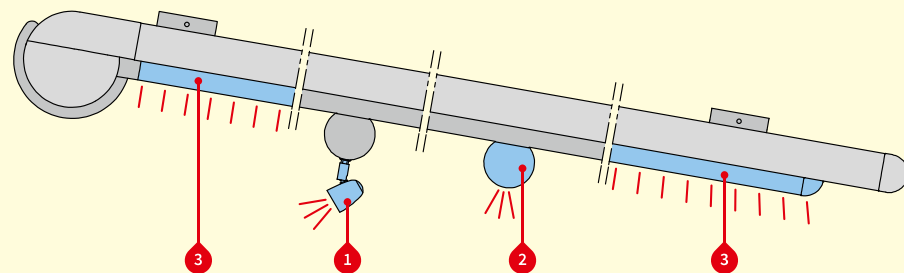

stone grey metallic, 5215 ¹⁾

anthracite metallic, 5204 ¹⁾

Havana brown textured finish, 5229 ¹⁾

Muut RAL-sävyt tarjouksen mukaan

Lisävarusteet:

- LED valot

Lighting options

- 1 LED-Spots in the cover support tube ¹⁾
- 2 LED-Line in the cover support tube ¹⁾
- 3 LED-Line in the guide tracks on both sides